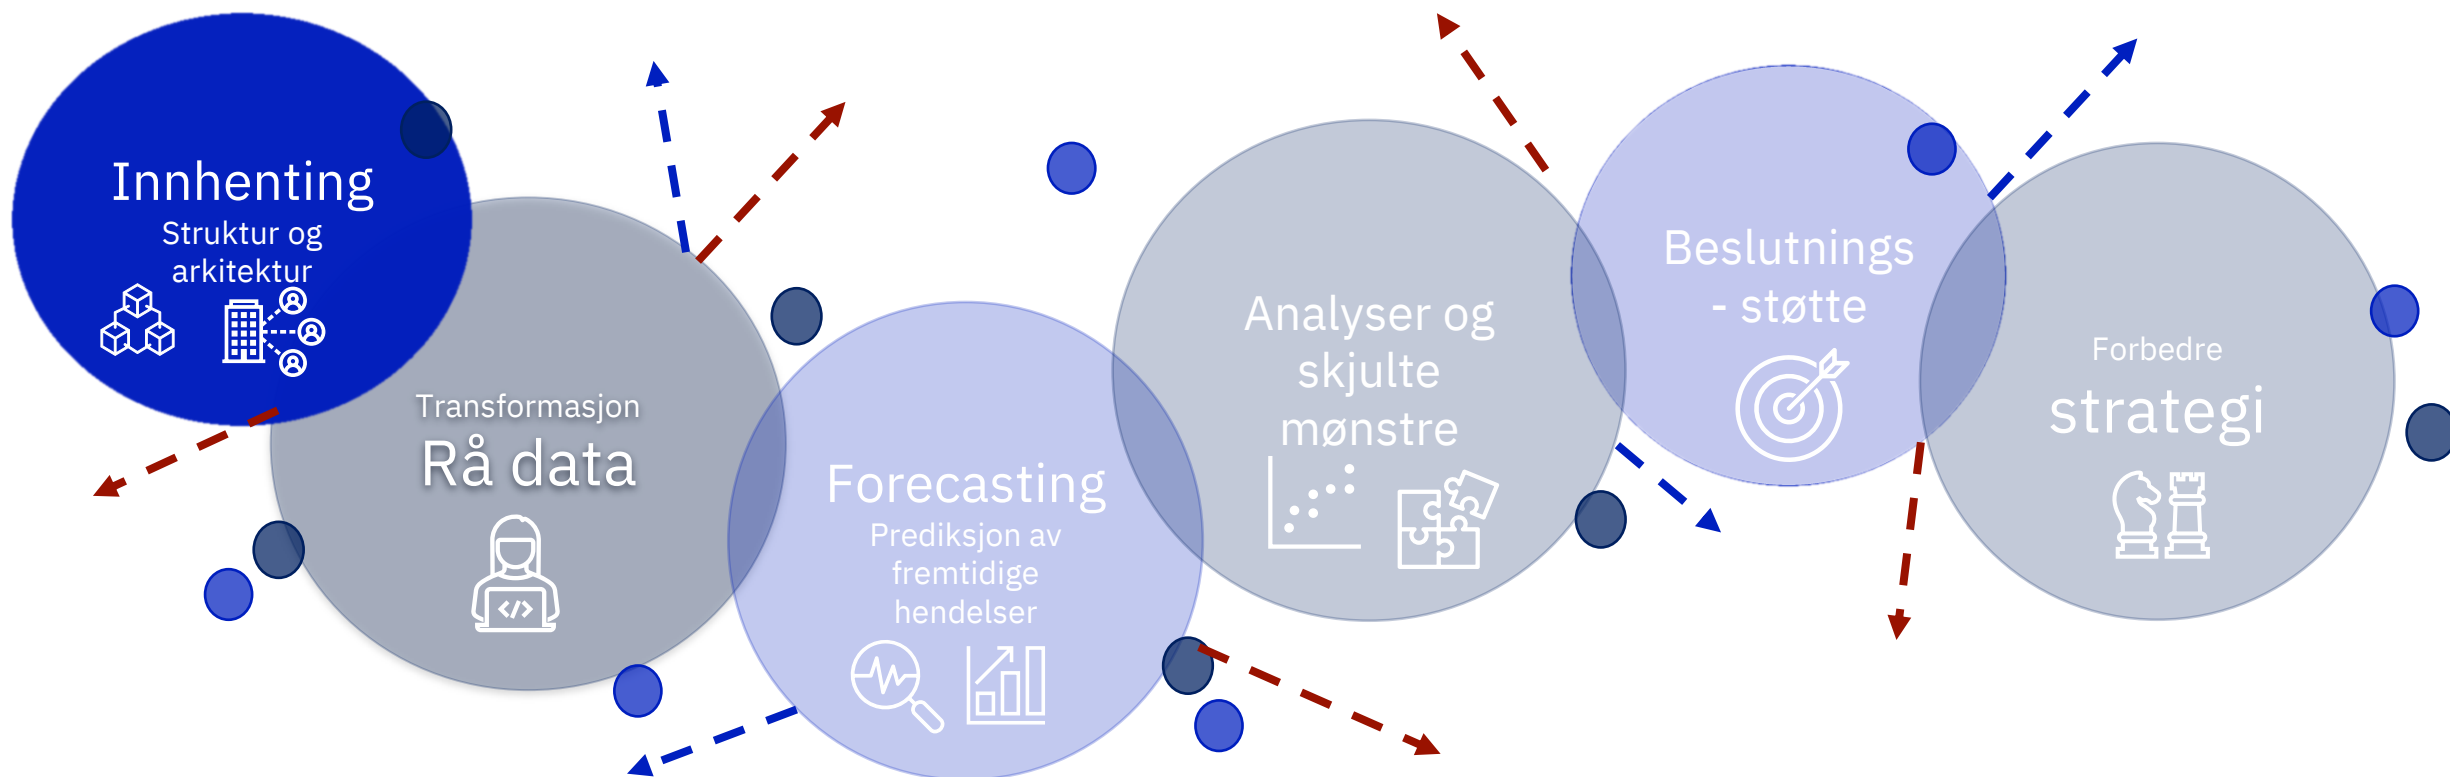

INDUSTRI 4.0

VERDIPOTENSIALET
VED Å DRIVE
DATAORIENTERT
ER ENORMT

Globale plattform-
aktører tilrettelegger
tjenester som
ER ENKLE Å TA I BRUK

På randen av revolusjon

Hovedteknologier for datadrevne virksomheter

A stylized globe with a network overlay and bokeh lights. The globe is rendered in a dark red color with a grid pattern. Overlaid on the globe is a complex network of glowing yellow and orange nodes connected by thin lines. The nodes are arranged in a way that suggests a global network or data flow. The background is dark blue with a bokeh effect of out-of-focus lights in shades of yellow and orange.